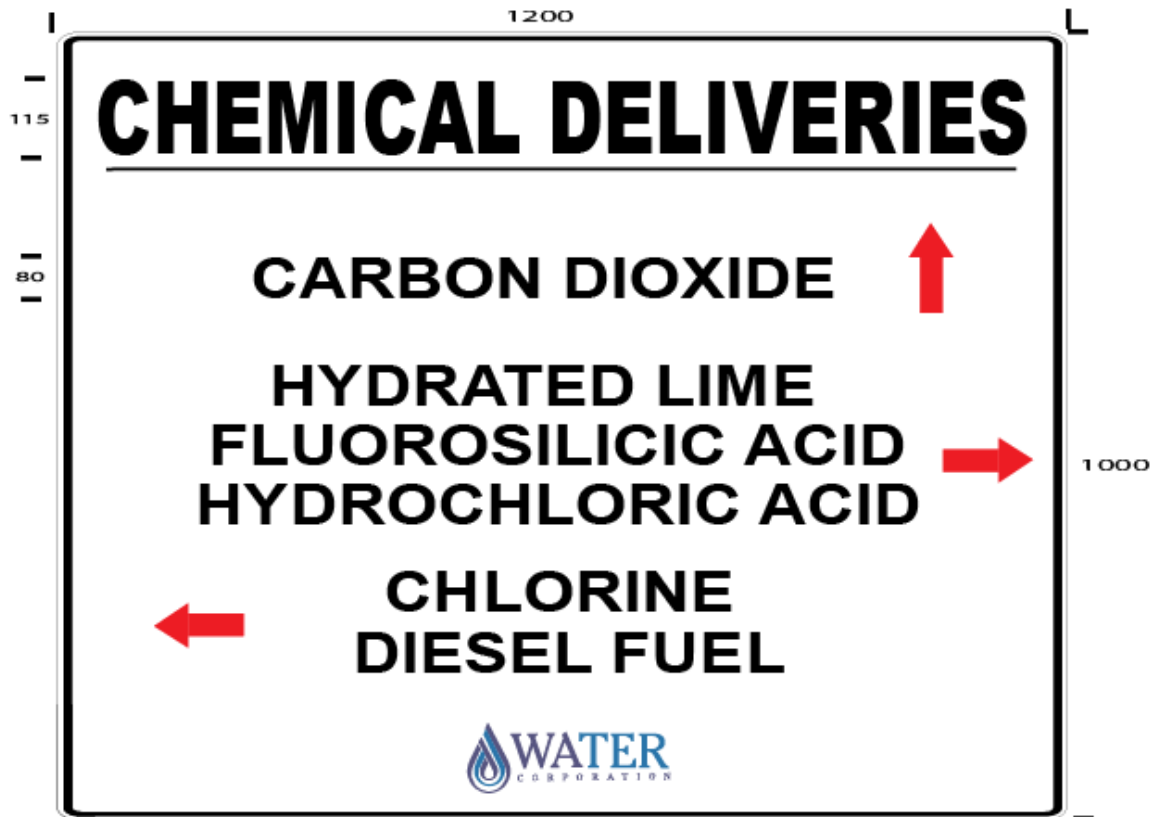

Standard Signage for Treatment & Chemical Dosing Plants

TREATMENT or CHEMICAL DOSING PLANTS

MULTI CHEMICAL DELIVERIES SIGN (DS WCSS650) (Example)

This **Directional Information** sign has black text on a white background and the standard Water Corporation logo at the bottom.

Material: Metal – 1200 (W) x 1000 (H) with the other dimensions as indicated.

- The **Multi Chemical Deliveries** sign should be mounted on a two post frame.
- The **Multi Chemical Deliveries** sign should be located in an appropriate position between the main entrance and the plant operations and/or chemical buildings.
- The **Multi Chemical Deliveries** sign should be displayed at a level so that is visible from the normal direction of approach.