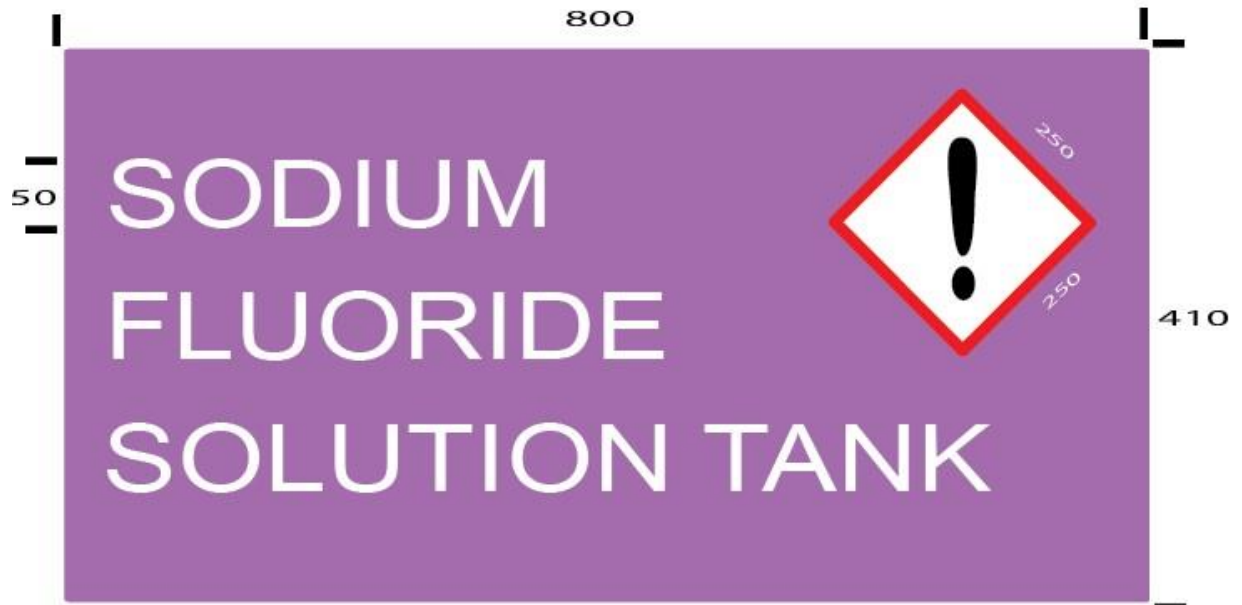

Standard Signage for Treatment & Chemical Dosing Plants

HAZARDOUS CHEMICALS SODIUM FLUORIDE FACILITY SOLUTION TANK

SODIUM FLUORIDE SOLUTION TANK SIGN (DS WCSS057-3)

This **Hazardous Chemicals Sign** has white text on a lilac background with the specified GHS exclamation mark pictogram.

Material: Vinyl – 800 (W) x 410 (H) with other dimensions as indicated.

- The **Sodium Fluoride Solution** sign shall be posted on the outside wall near each entry door to the store, but not to be obscured when the door is open.
- The **Sodium Fluoride Solution** sign shall be posted on the Sodium Fluoride Solution tank(s).
- The **Sodium Fluoride Solution** placard shall be displayed at a level so that it is visible from the normal direction of approach.