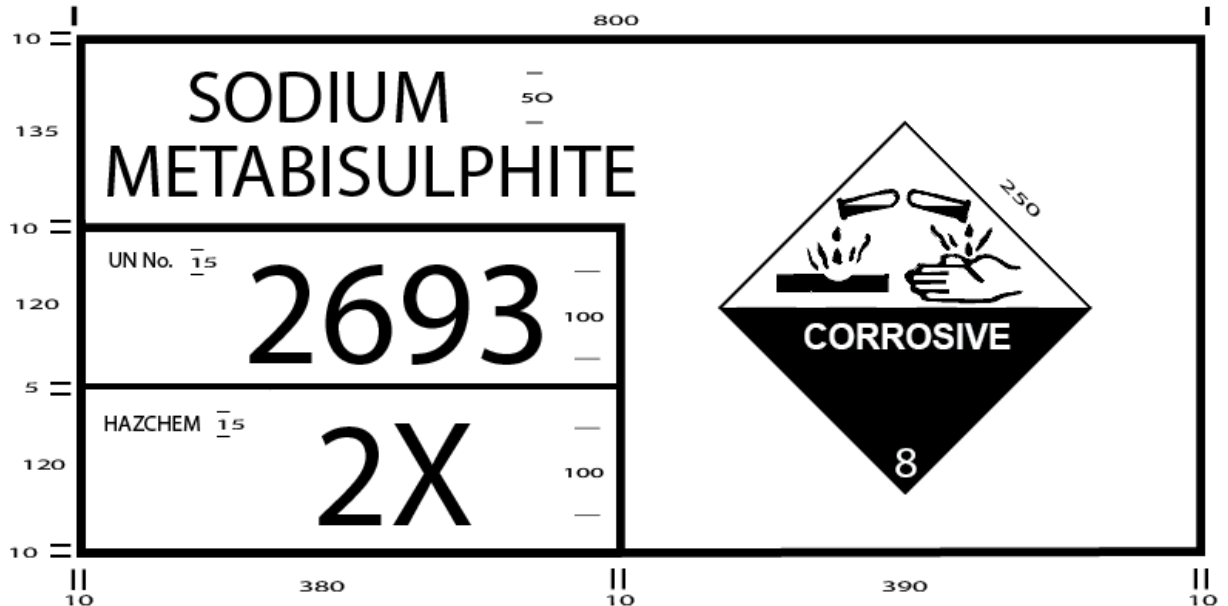

Standard Signage for Treatment & Chemical Dosing Plants

DANGEROUS GOODS SODIUM METABISULPHITE BULK STORE

(Storage container exceeding 500 litres in capacity)

SODIUM METABISULPHITE BULK PLACARD (DS WCSS010_1)

This **Dangerous Goods Warning Placard** has black text on a white background with the specified Dangerous Goods class label.

Material: Metal or Vinyl – 800 (W) x 410 (H) with the other dimensions as indicated.