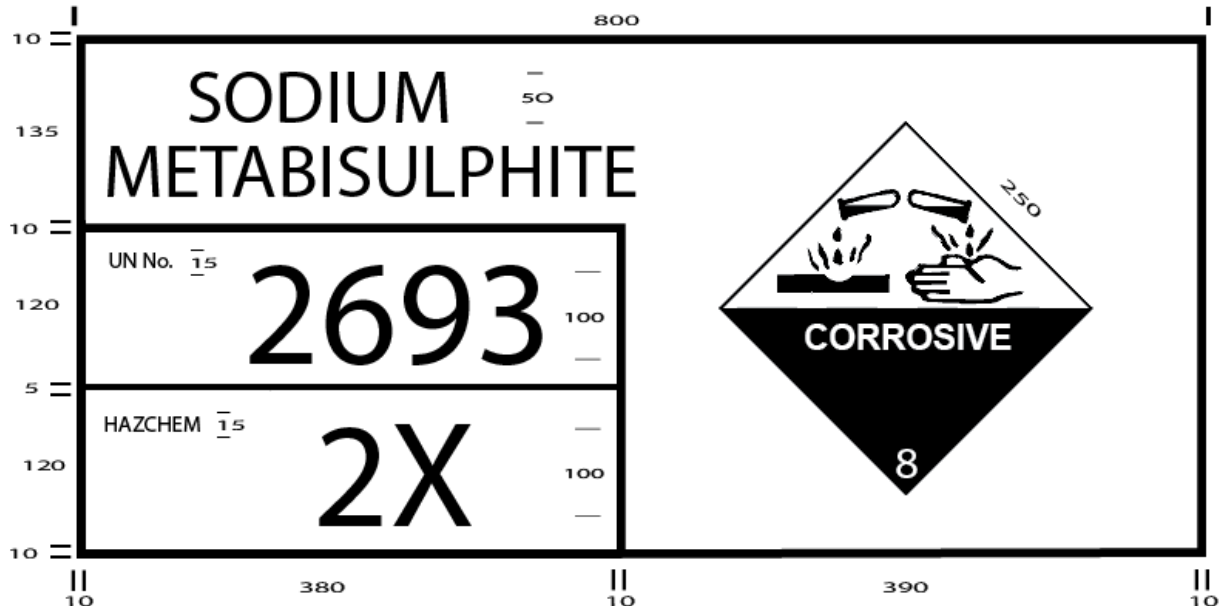

## Standard Signage for Treatment & Chemical Dosing Plants

### DANGEROUS GOODS SODIUM METABISULPHITE BULK STORE

(Storage container exceeding 500 litres in capacity)

#### SODIUM METABISULPHITE BULK PLACARD (DS WCSS010-1)

This **Dangerous Goods Warning Placard** has black text on a white background with the specified Dangerous Goods class label.

Material: Metal or Vinyl – 800 (W) x 410 (H) with the other dimensions as indicated.